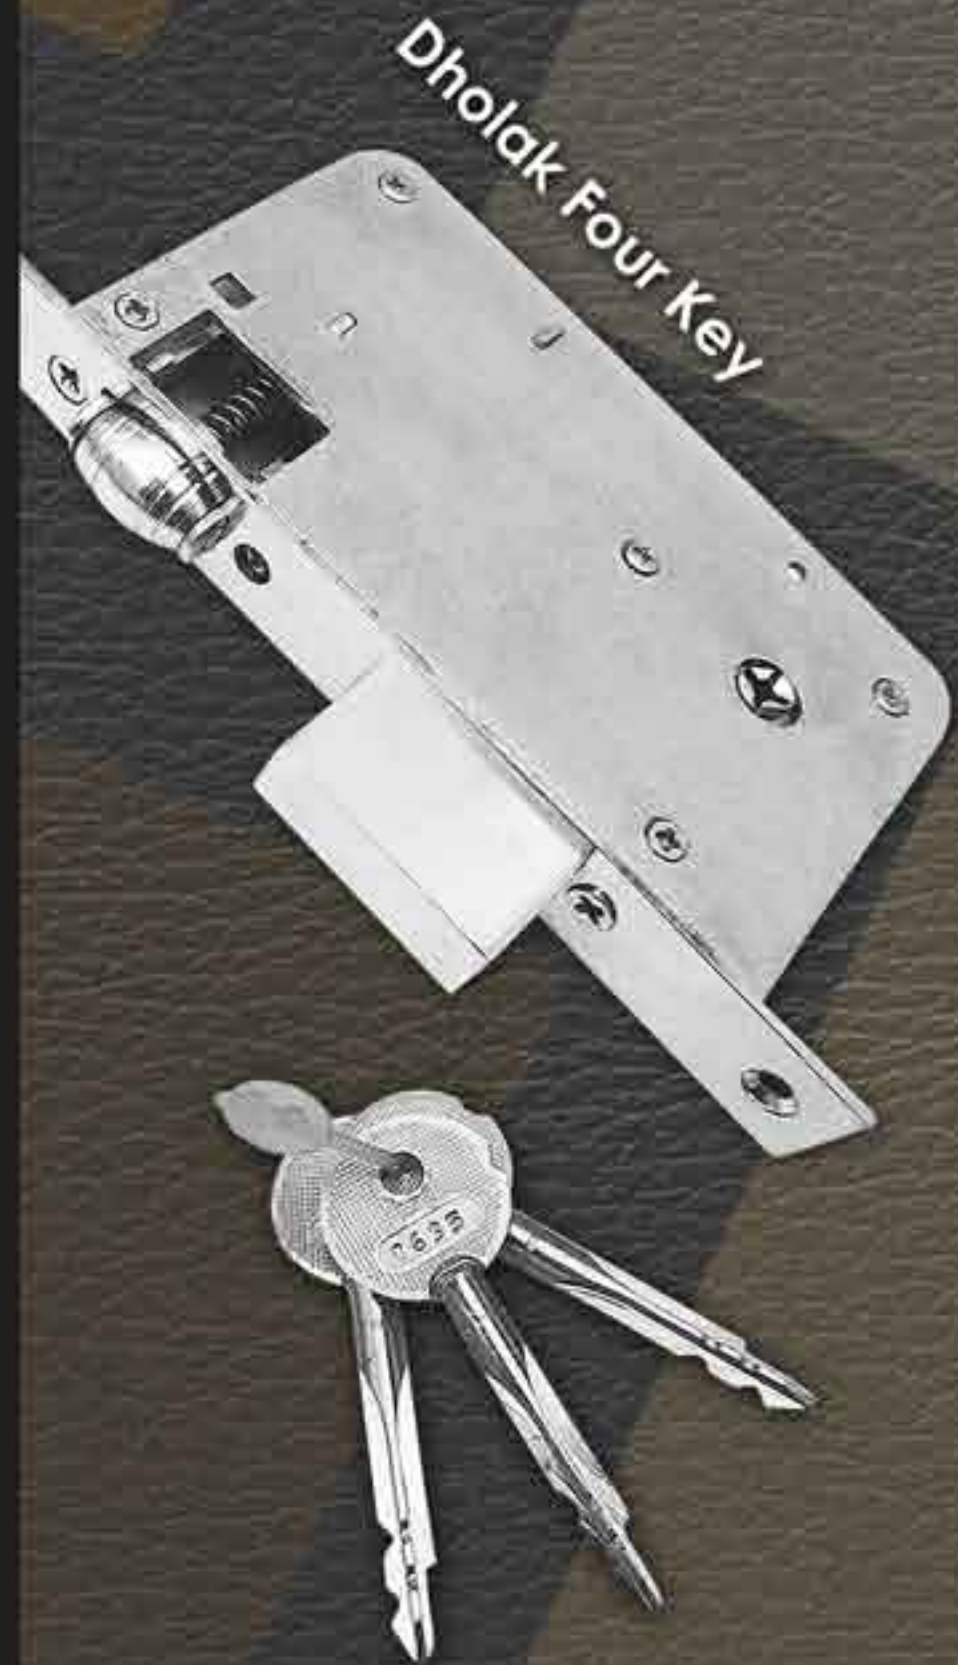

10 Chaal Lock

(Cross Key)

Rim Lock Cylinder

Rim Lock Square

Verti Bolt

LOCKS

FOUR KEY

Imported Accessories

Full Extension

Telescopic Channel

Tendom Kitchen Box

Auto Hinges

3D Auto Hinges

Door Closer Hut

Door Closer Atom

Door Closer DLX