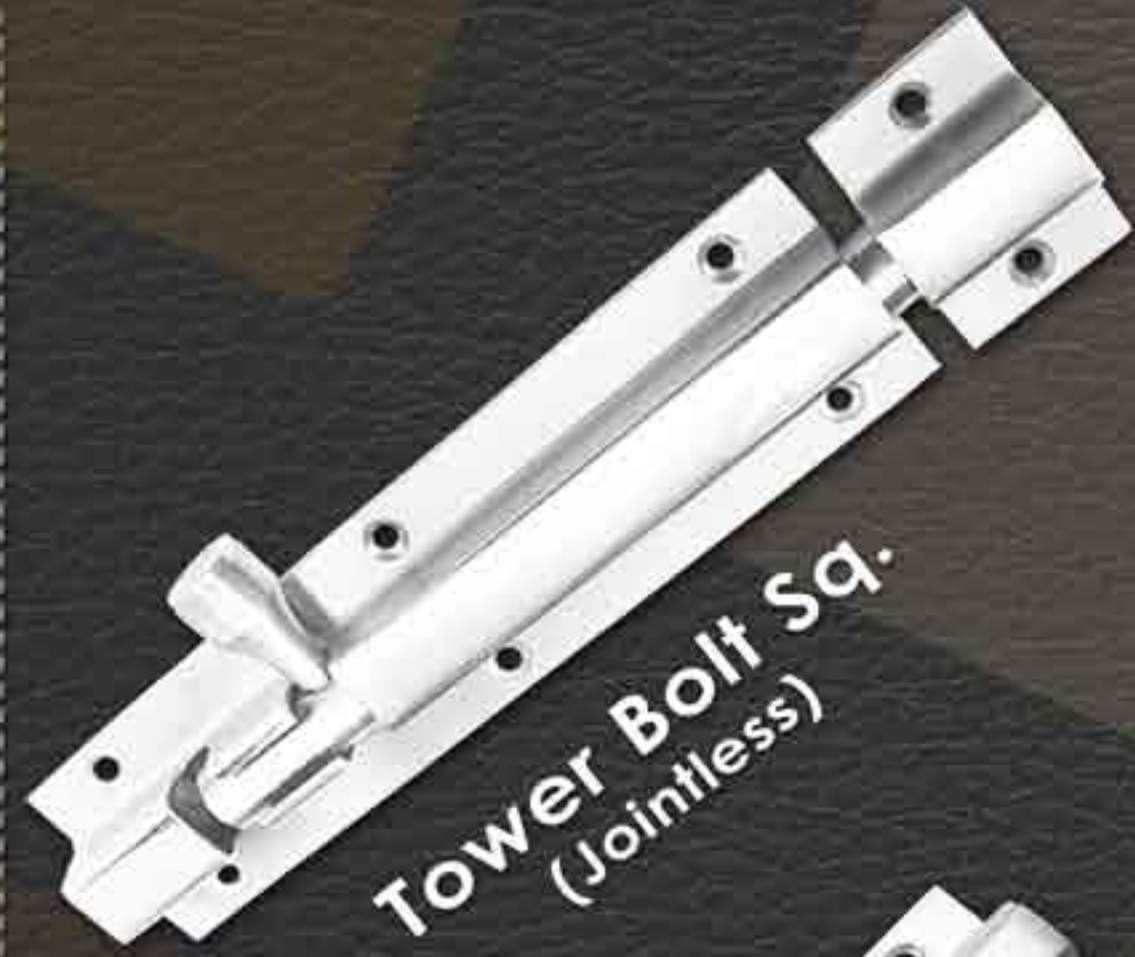

St. Steel Collections Set-1

SS Bearing
Hinges

Stst Aldrop

Tower Bolt

Stst Soft Closing

Sealed Hinges

peg

I Type Sofa Leg