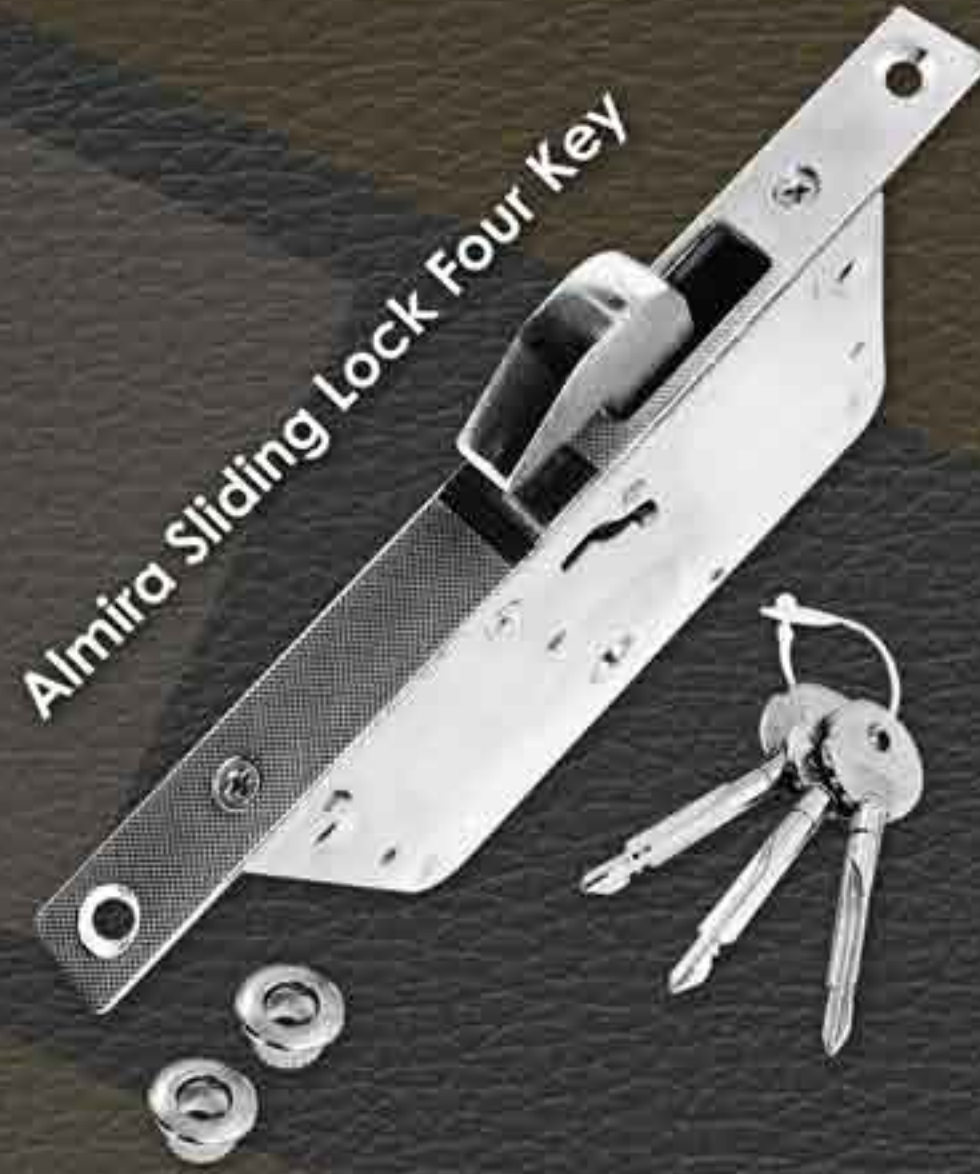

10 Chaal Lock

(Cross Key)

Rim Lock Cylinder

Rim Lock Square

Verti Bolt

LOCKS

FOUR KEY

Imported Accessories

Full Extension

Telescopic Channel

Tendom Kitchen Box

Auto Hinges

3D Auto Hinges

Door Closer Hut

Door Closer Atom

Door Closer DLX