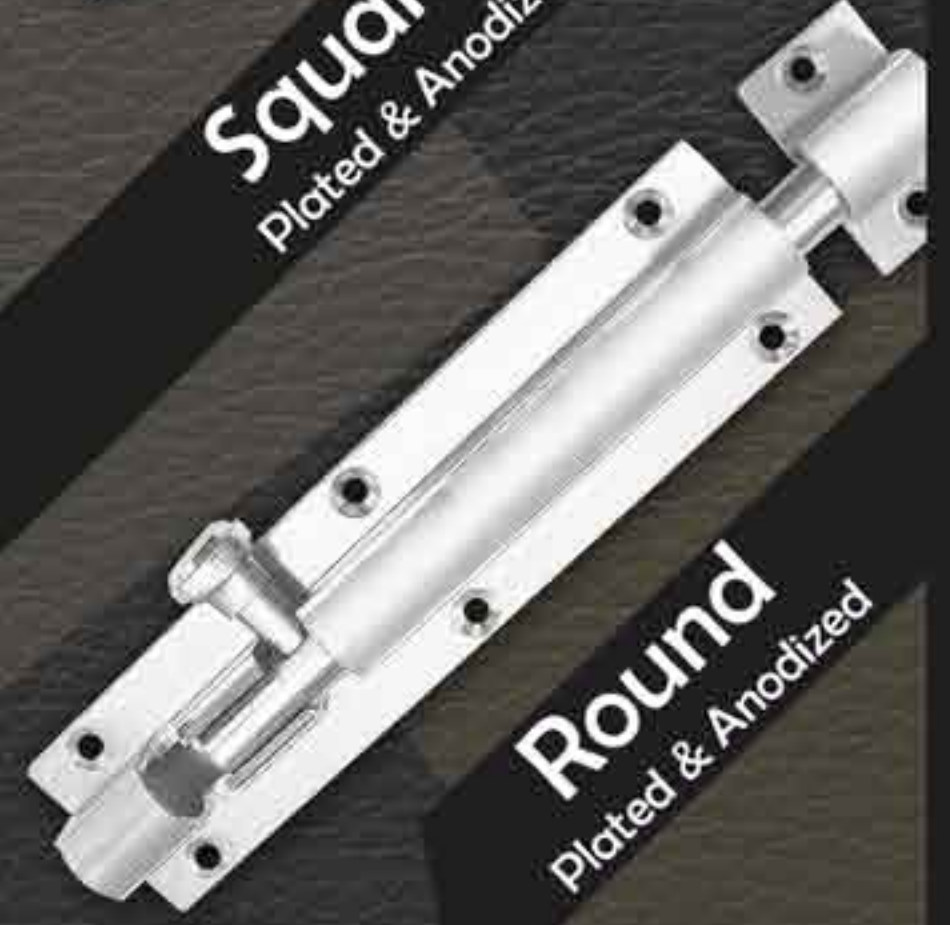

Pyramid
Plated & Anodized

Square
Plated & Anodized

Crimson
Plated & Anodized

Rectangular
Plated & Anodized

Round
Plated & Anodized

www.watchmanlock.com

Leather Collections

Leather Handle -1