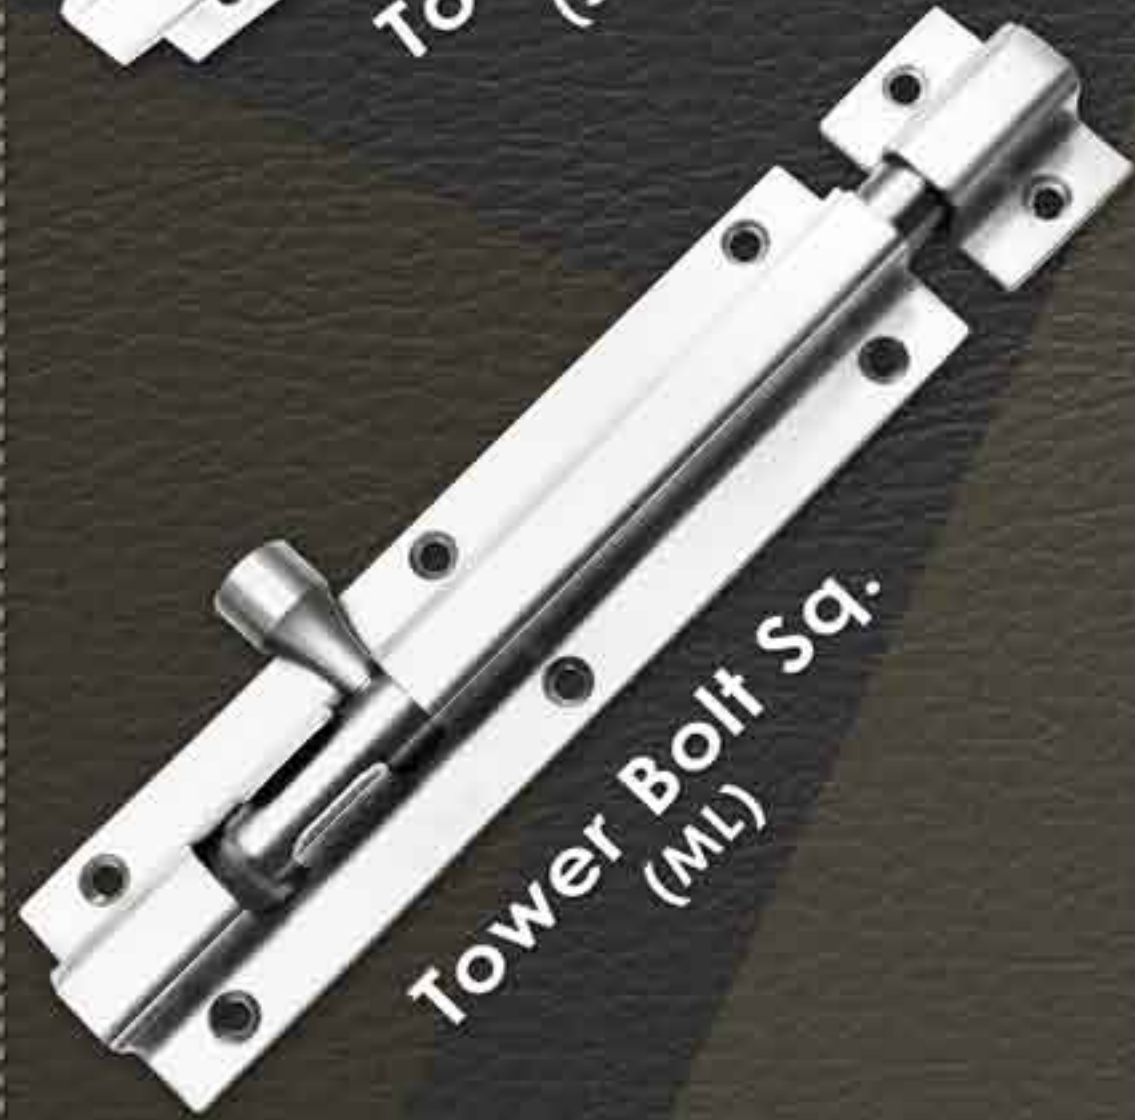

St. Steel Collections Set-1

SS Bearing
Hinges

Stst Aldrop

Tower Bolt

Stst Soft Closing

Sealed Hinges

peg

I Type Sofa Leg