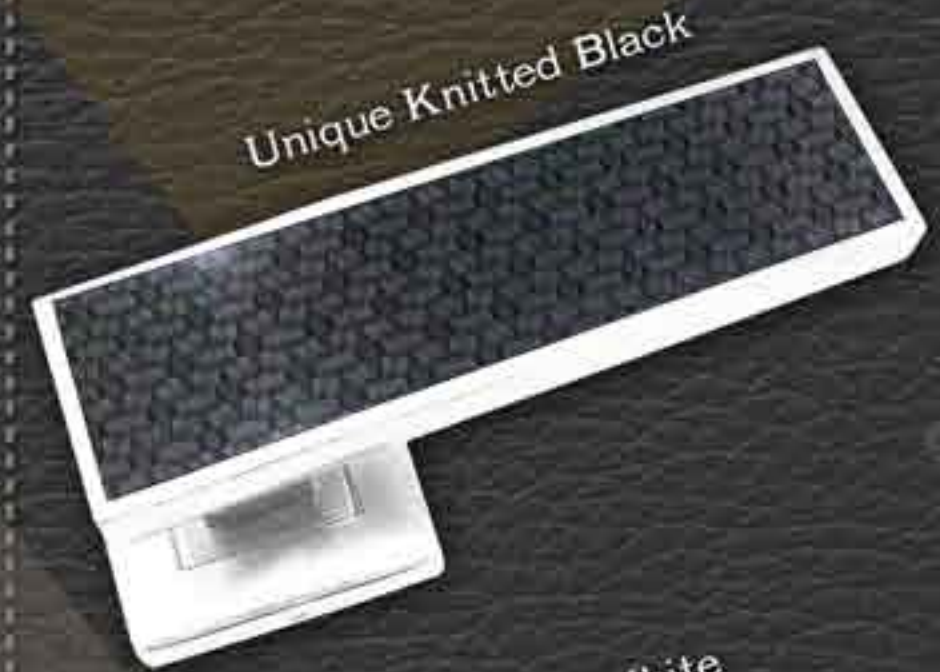

Unique Pull Handle Knitted Black

Unique Pull Handle Antique Leather

*Unique
Range
Ultimate*

Mortice

& Pull

Handles

www.watchmanlock.com

WATCHMAN
Exclusive Door Fittings