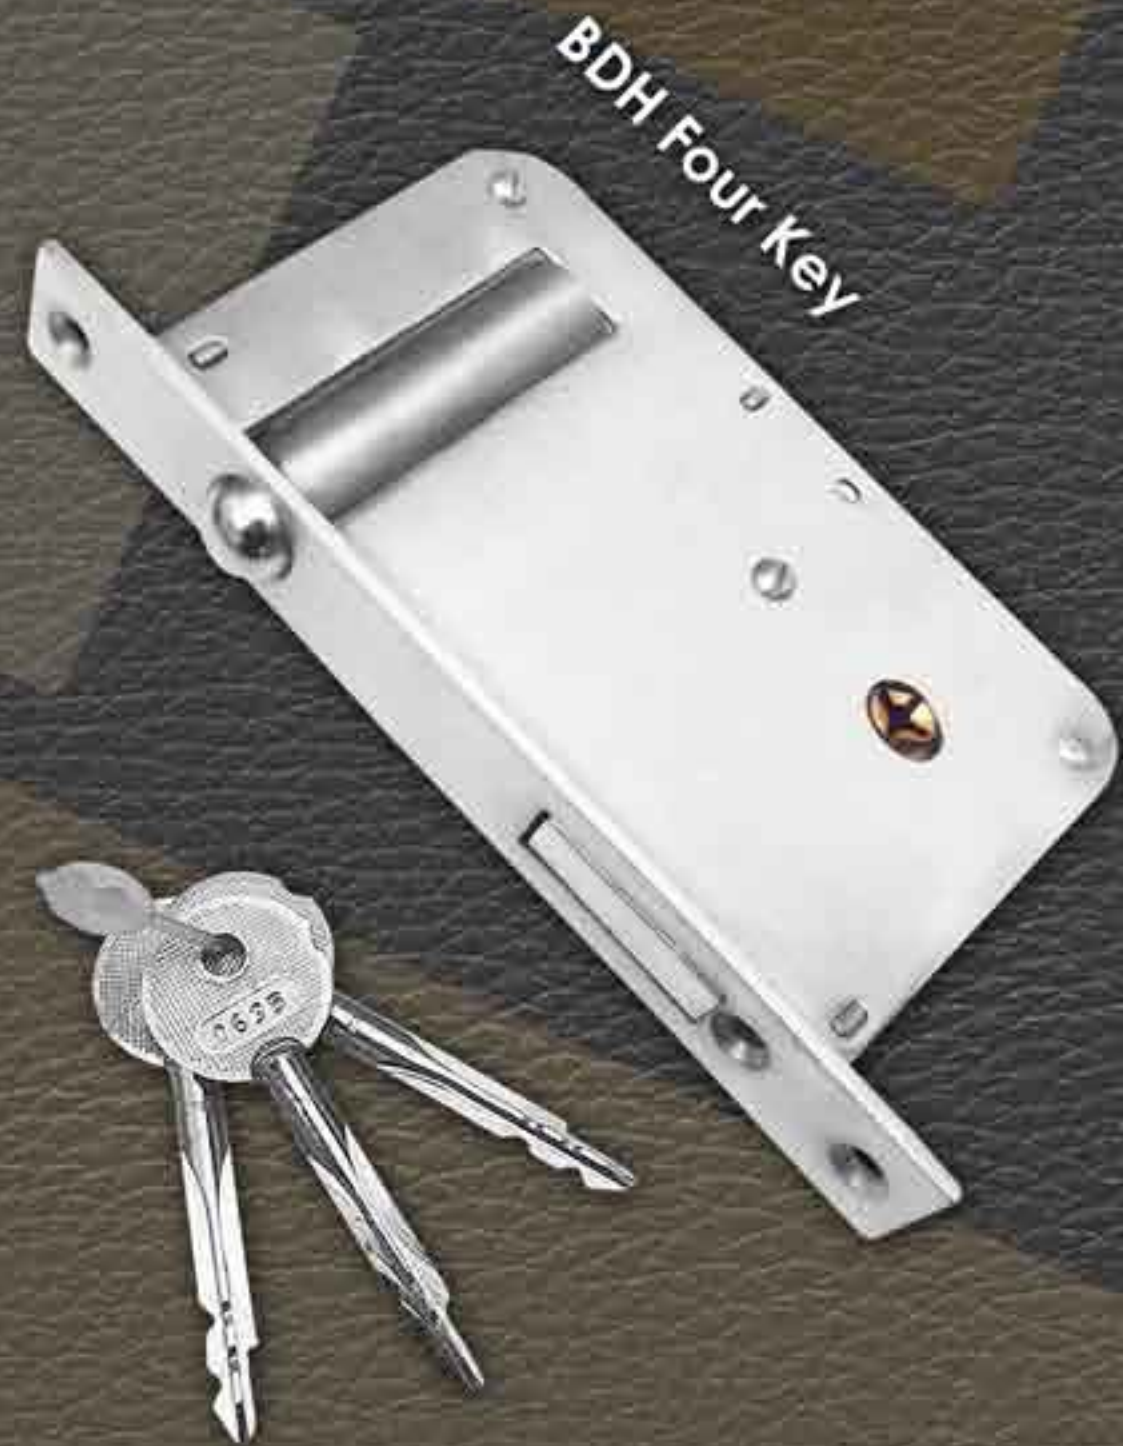

10 Chaal Lock

(Cross Key)

Rim Lock Cylinder

Rim Lock Square

Verti Bolt

LOCKS

FOUR KEY

Imported Accessories

Full Extension

Telescopic Channel

Tendom Kitchen Box

Auto Hinges

3D Auto Hinges

Door Closer Hut

Door Closer Atom

Door Closer DLX