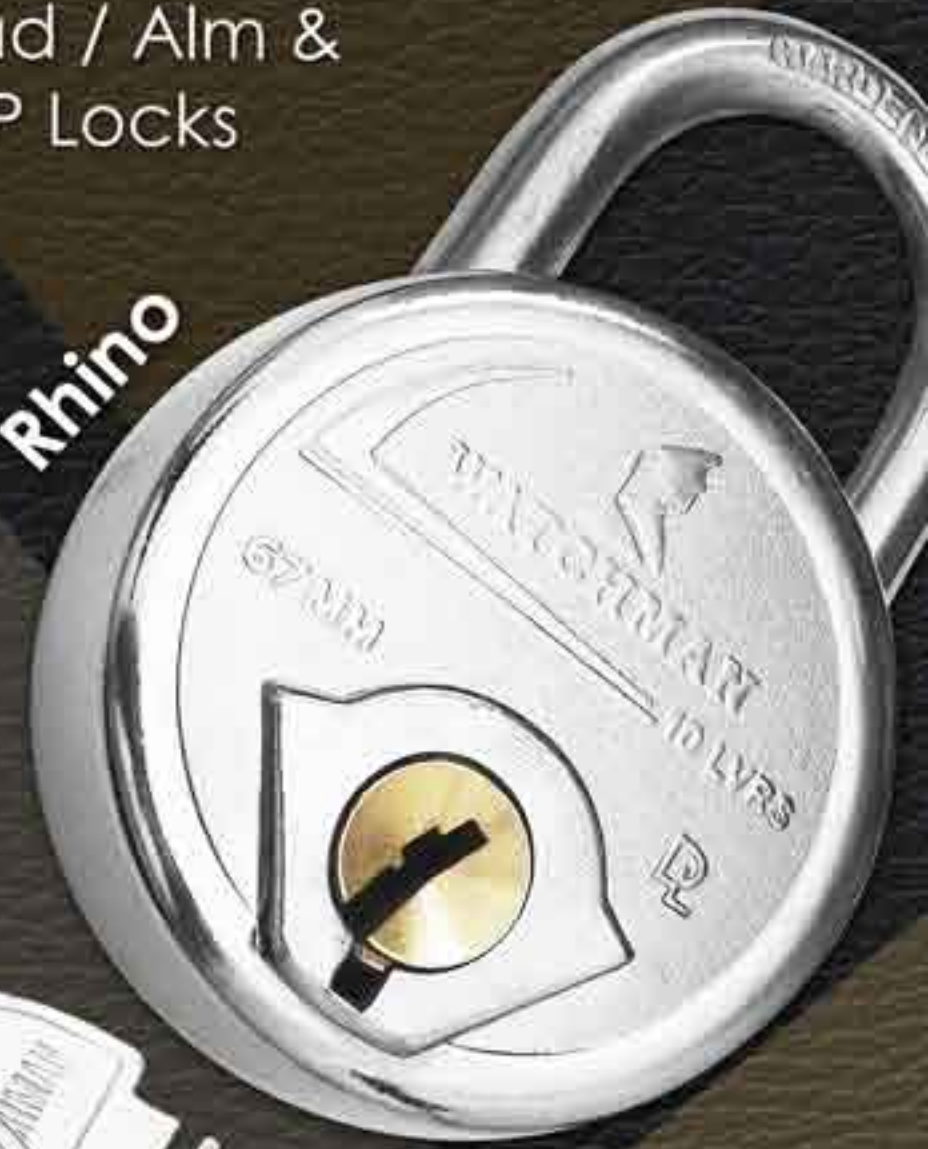

LOCKS

Set-3

Pad / Alm & MP Locks

Rhino