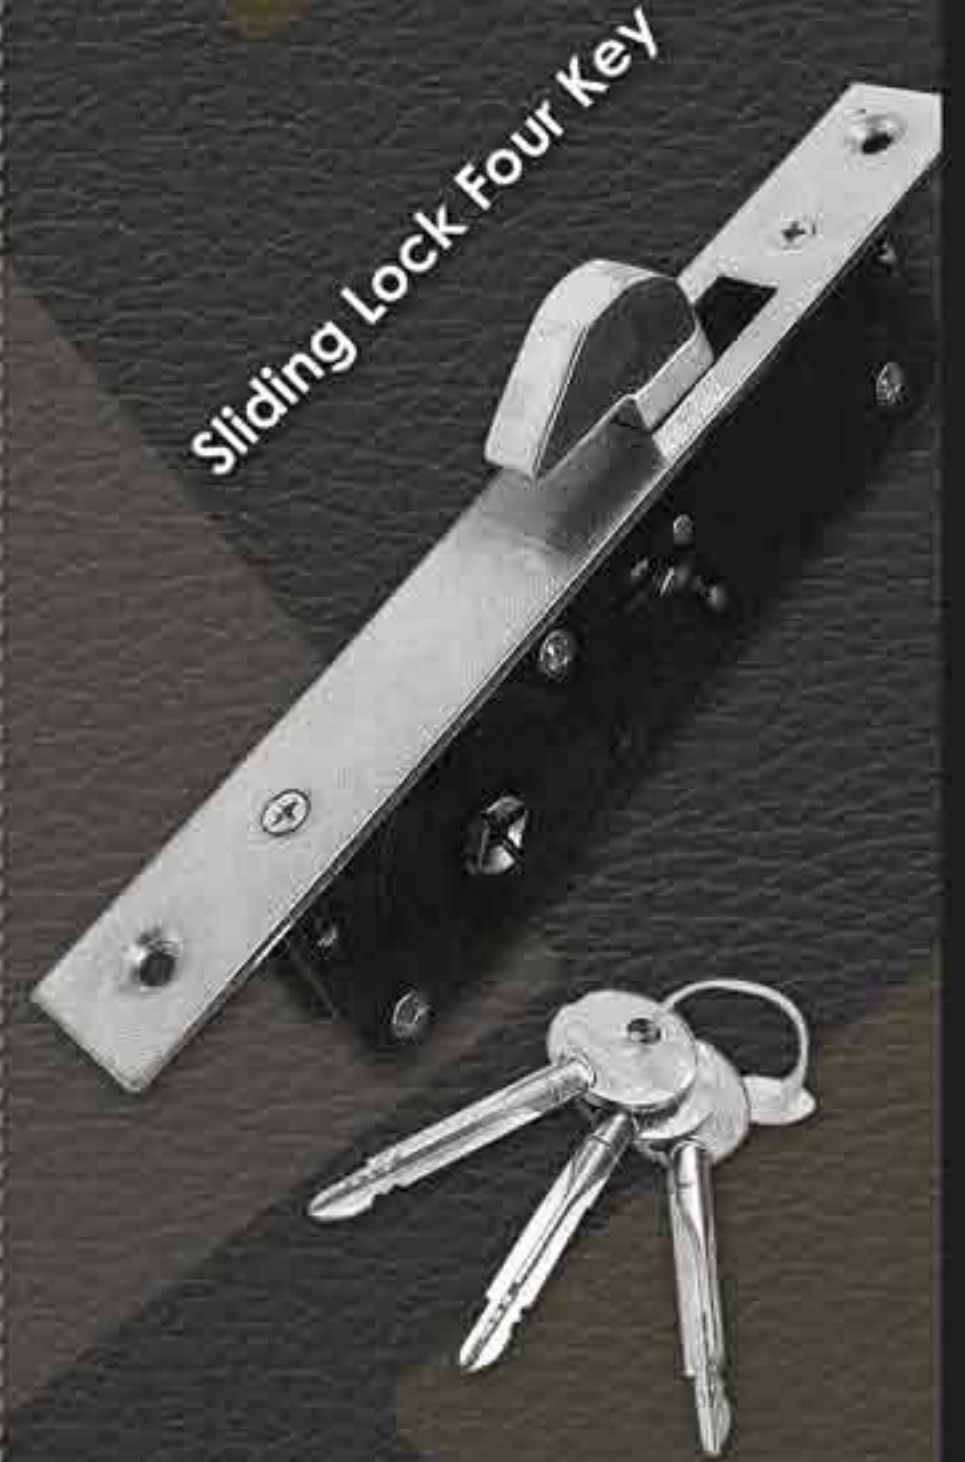

10 Chaal Lock

(Cross Key)

Rim Lock Cylinder

Rim Lock Square

Verti Bolt

LOCKS

FOUR KEY

Imported Accessories