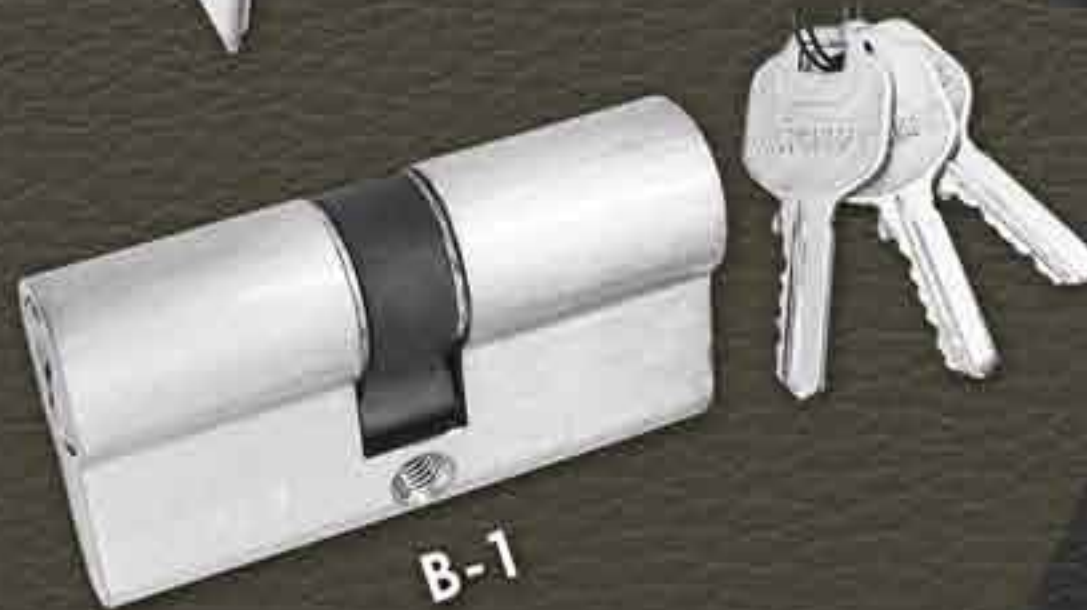

Baby Latch Rod

B-1