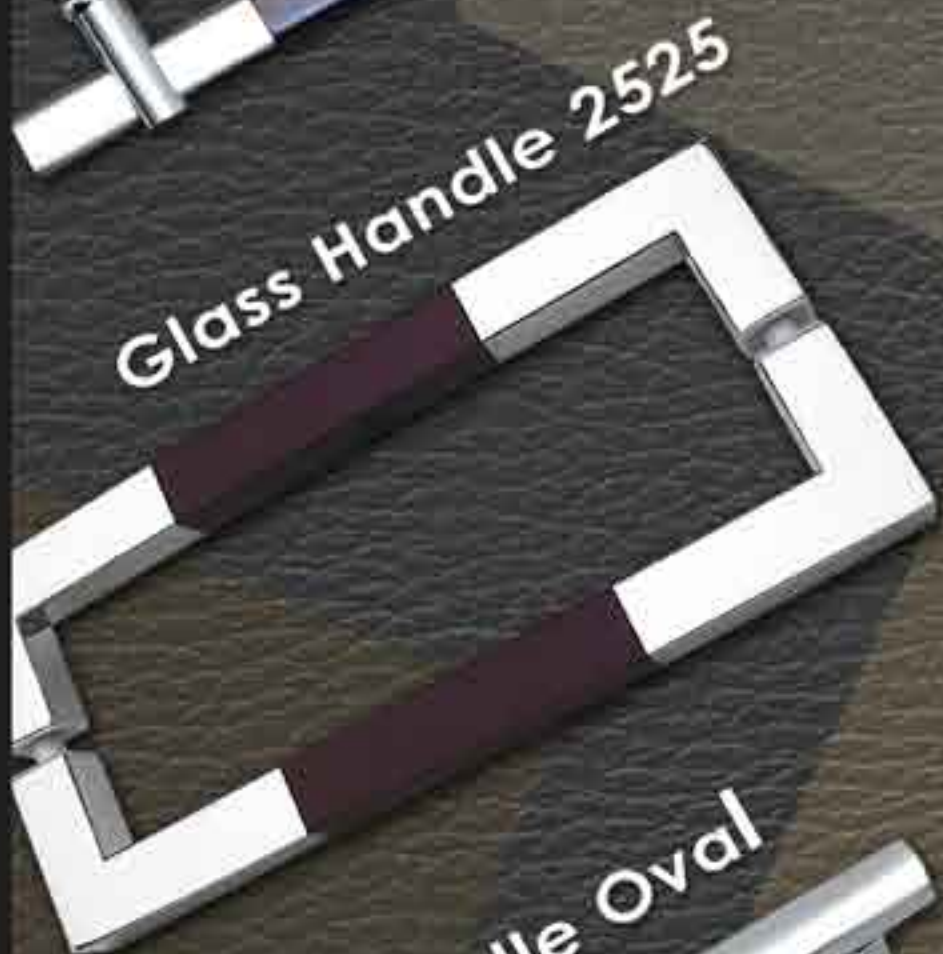

**Gatehook
Fancy**

**Gatehook
Designer**

BOXER & BDIH Series Mortice Handles

Glass Handle

Glass Handle 2525

Glass Handle Oval

Midway

Stst D Heavy