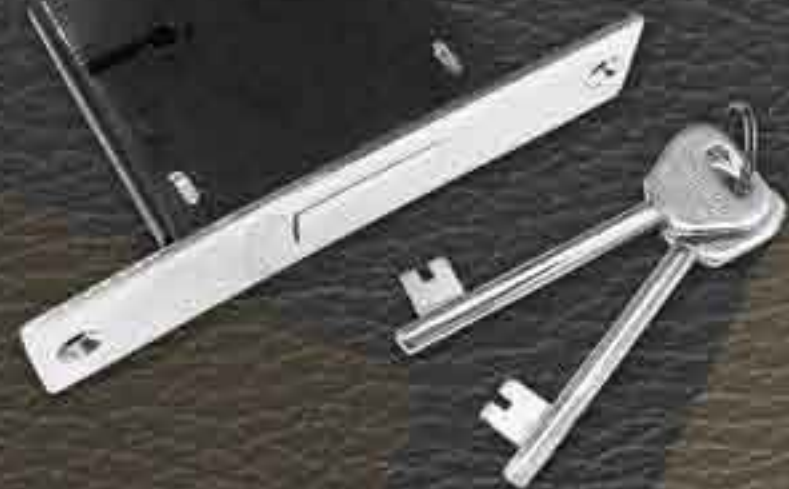

BDH CY

Dead Lock Small

Dead Lock

Dead Lock

Four Key

Sliding + Dead Lock (2 In 1)

Sliding Lock P

Sliding Lock Four Key