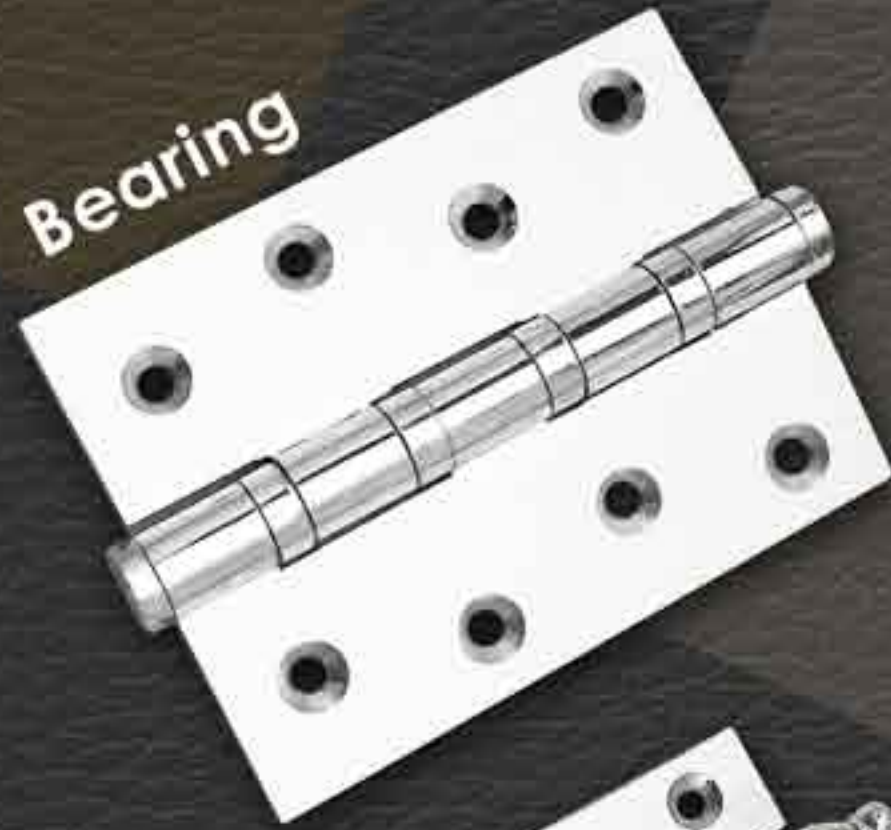

Brass Collections

Window Handles
Aldrops
& Hinges

**Door Stopper
Perfect**

**Door Silencer
Mendak**

Brass Collections Accessories

**Door Stopper
Round**

Bathlatch

Gatehook