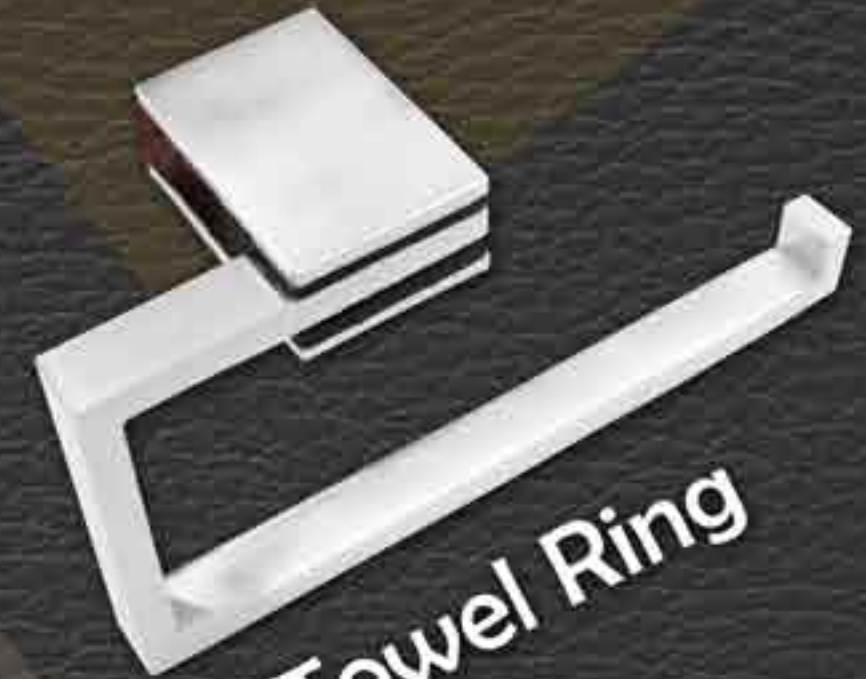

Bathroom
Accessories

www.watchmanlock.com

WATCHMAN
Exclusive Door Fittings

Towel Rod

Peg

Soap Dish

Brush Holder

Combi Holder

Towel Ring

Watchman Commitment to Customer

The Quality of watchman products starts of an up-to-date planning, carried out with the aid of a sophisticated system which enables any element of the lockset to be designed and visualised in three-dimensional form, before being produced.