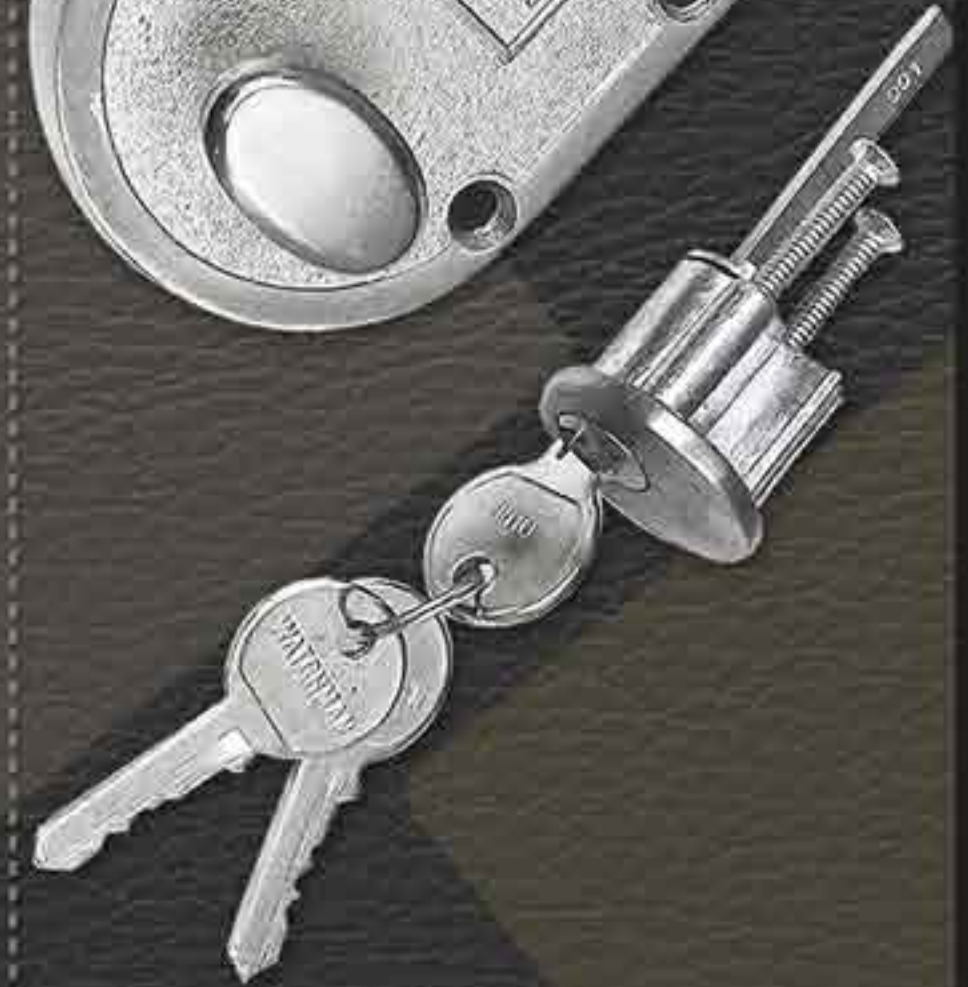

10 Chaal Lock

(Cross Key)

Rim Lock Cylinder

Rim Lock Square

Verti Bolt

LOCKS

FOUR KEY

Imported Accessories

Full Extension

Telescopic Channel

Tendom Kitchen Box

Auto Hinges

3D Auto Hinges

Door Closer Hut

Door Closer Atom

Door Closer DLX