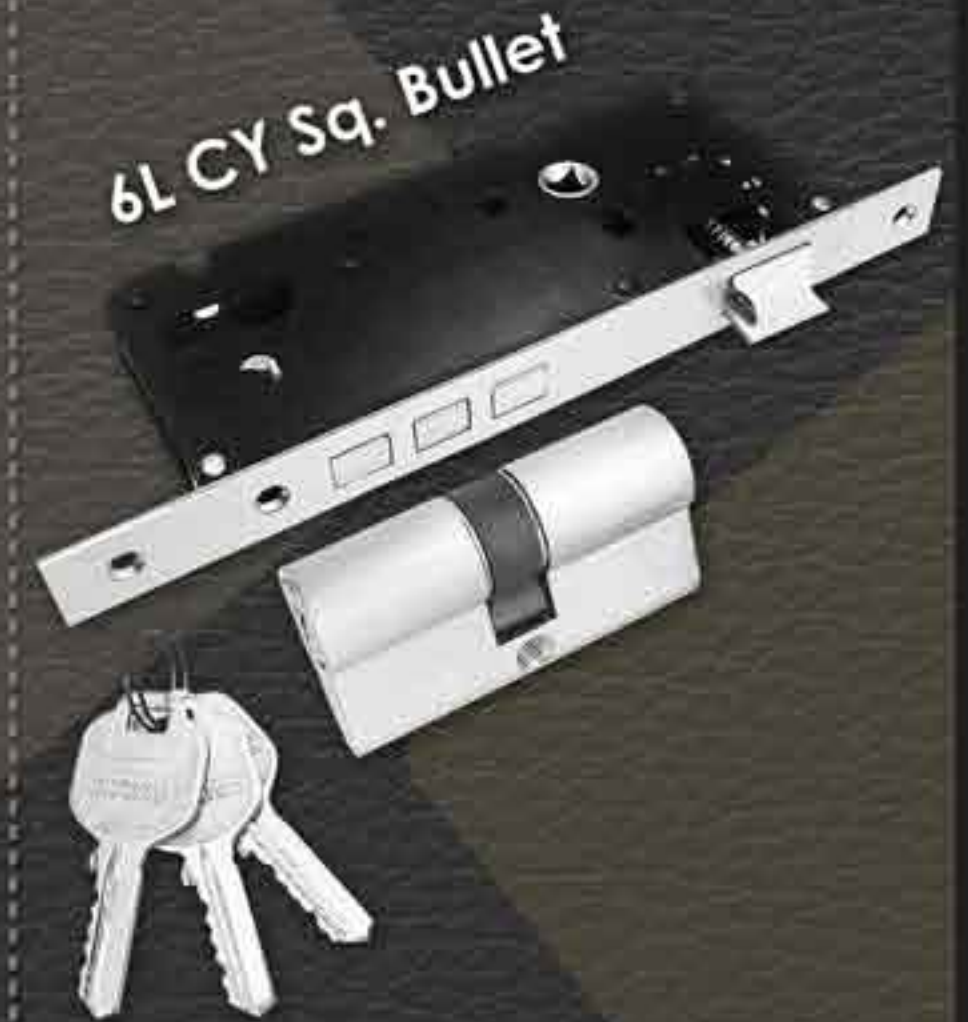

BDH CY

Dead Lock Small

Dead Lock

Dead Lock

Four Key

Sliding + Dead Lock (2 In 1)

Sliding Lock P

Sliding Lock Four Key