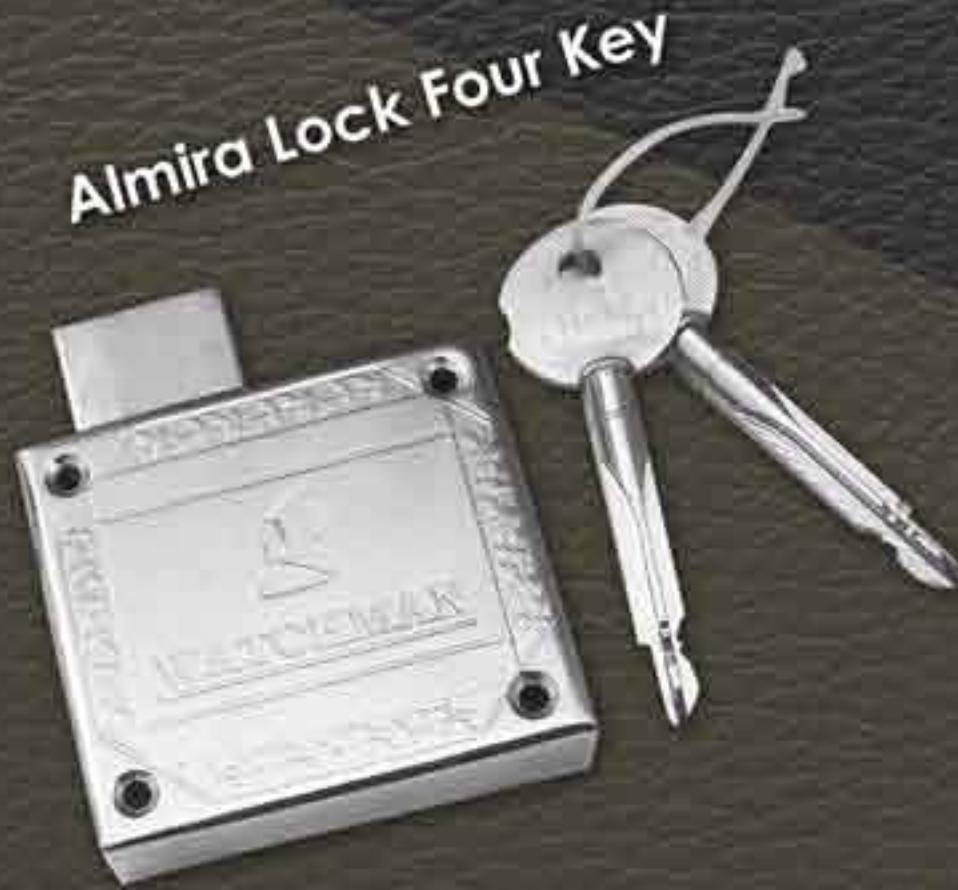

10 Chaal Lock

(Cross Key)

Rim Lock Cylinder

Rim Lock Square

Verti Bolt

LOCKS

FOUR KEY

Imported Accessories

Full Extension

Telescopic Channel

Tendom Kitchen Box

Auto Hinges

3D Auto Hinges

Door Closer Hut

Door Closer Atom

Door Closer DLX