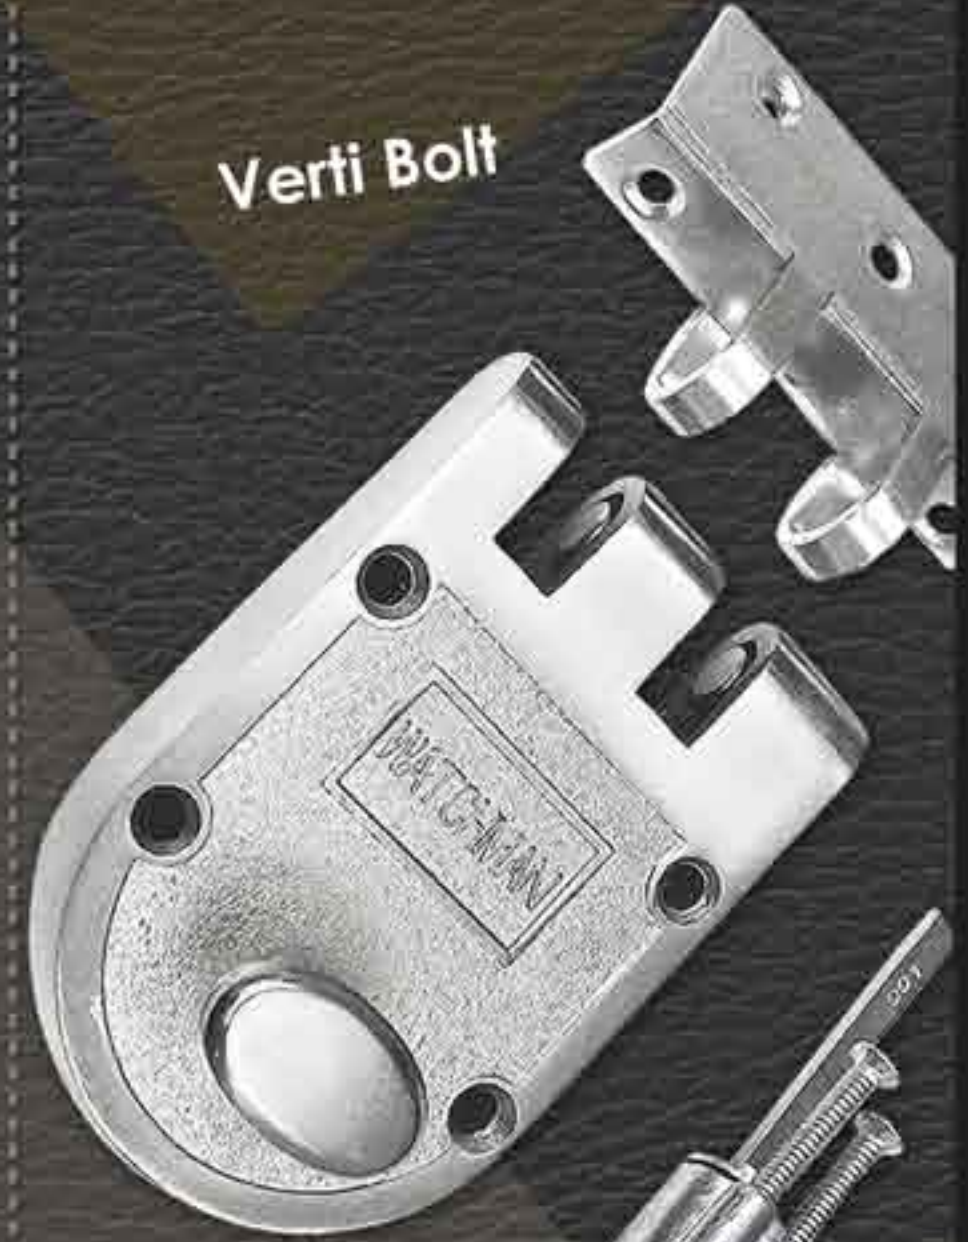

10 Chaal Lock

(Cross Key)

Rim Lock Cylinder

Rim Lock Square

Verti Bolt

LOCKS

FOUR KEY

Imported Accessories

Full Extension

Telescopic Channel

Tendom Kitchen Box

Auto Hinges

3D Auto Hinges

Door Closer Hut

Door Closer Atom

Door Closer DLX