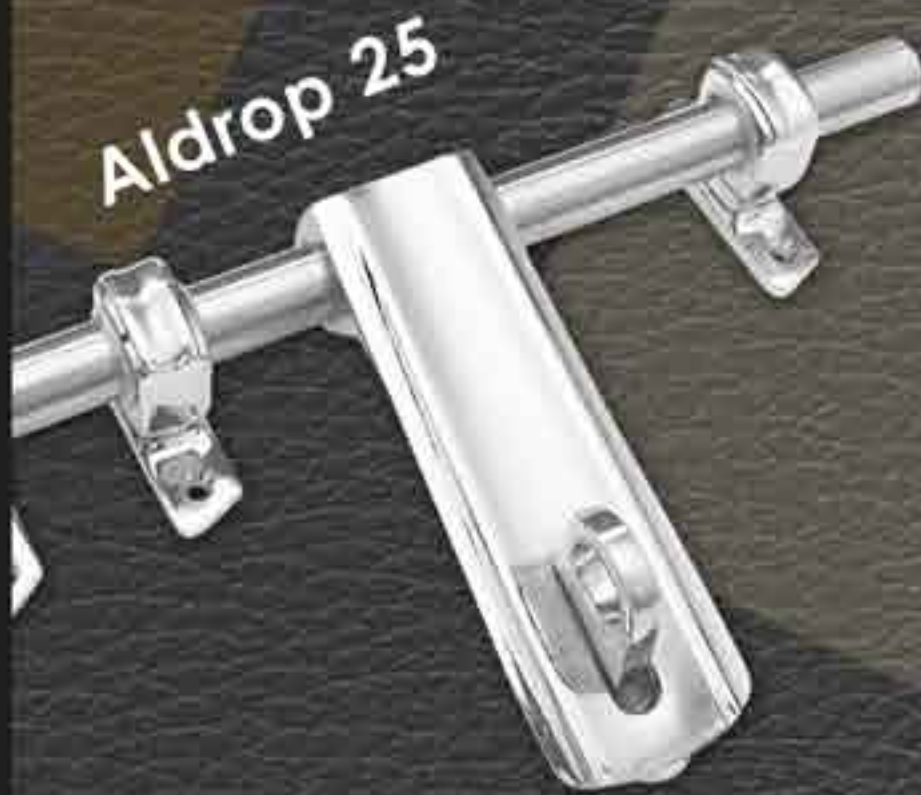

Fountain

L.K.

Square

Aldrop 25

Aldrop Brij

Aldrop 29

Aldrop Forged

Aldrop 23

Brass Collections

Window Handles
Aldrops
& Hinges

**Door Stopper
Perfect**

**Door Silencer
Mendak**

Brass Collections Accessories

**Door Stopper
Round**

Bathlatch

Gatehook