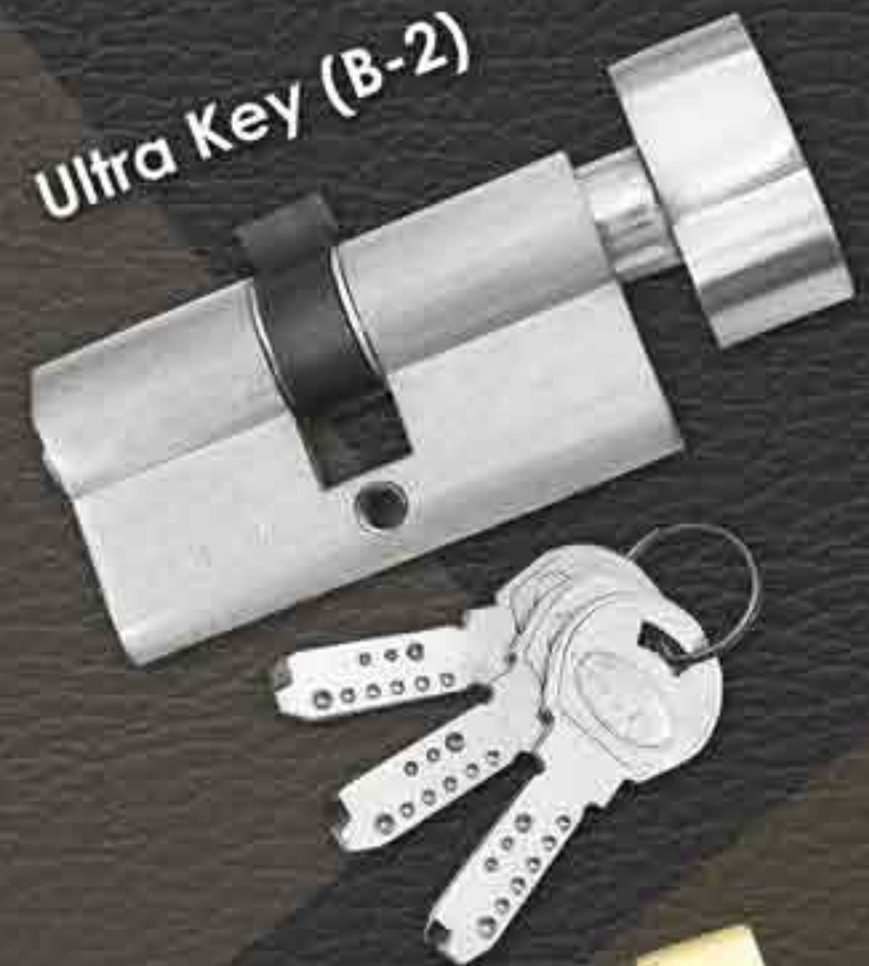

www.watchmanlock.com

E-Mail : watchmanlocks@hotmail.com

LOCKS

Set-2

Sliding / Dead Locks
& Bath Latch

Dead Lock Cy

Sliding + Dead Lock
Four Wings

Baby Latch

Baby Latch GT

Baby Latch Rod

B-1

B-2

Ultra Key (B-2)

B-3

Pad Lock

P/L Afoot

Alm 3"

Alm 3" DC

Alm 3" DLX

Alm 3" Long Latch

www.watchmanlock.com

E-Mail : watchmanlocks@hotmail.com

LOCKS

Set-3