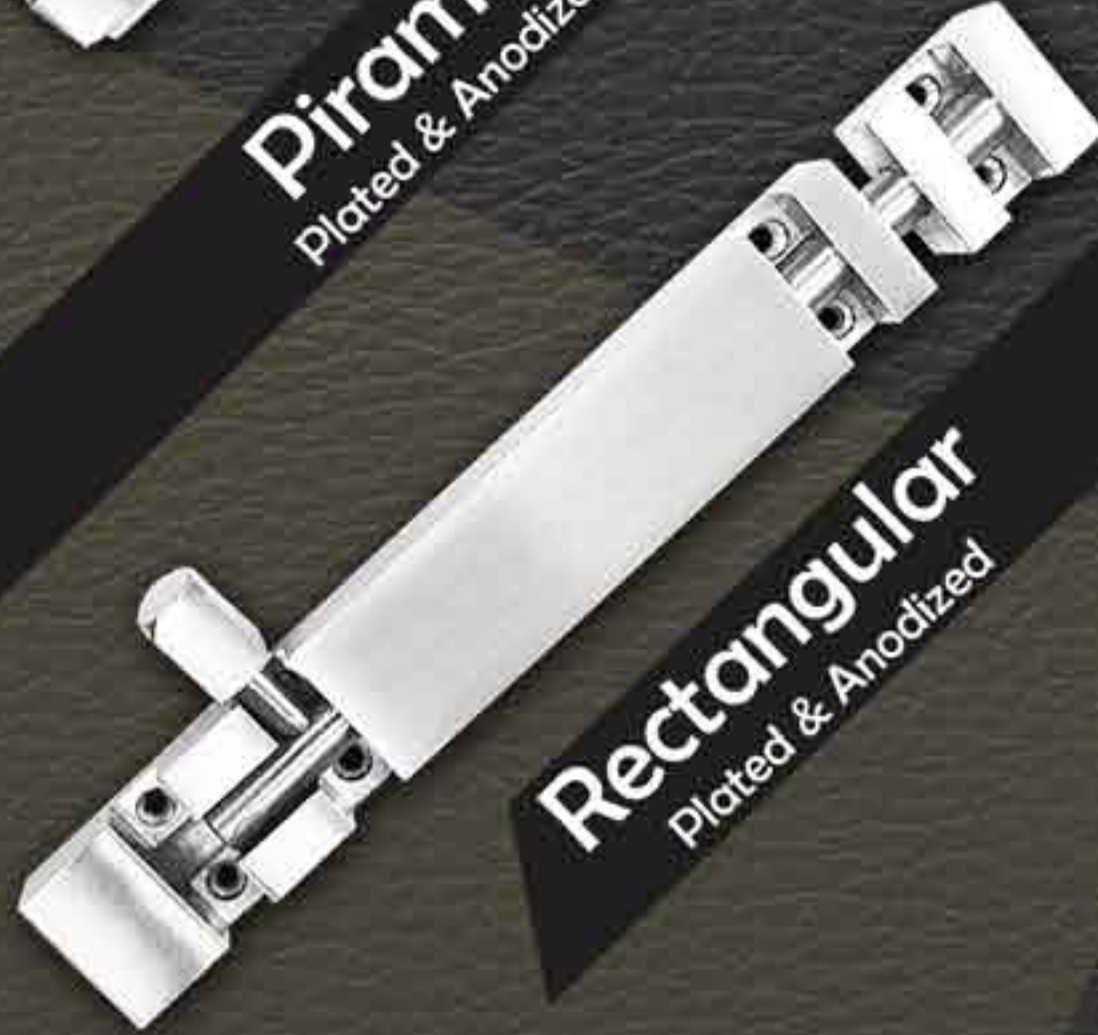

Gatehook
Plated & Anodized

Door Silencer Mendak

C Handle
(Plated & Anodized)

Roman Handle
(Plated & Anodized)

Curve

Current

Aluminium Collections

Canning
Plated & Anodized

Pyramid
Plated & Anodized

Square
Plated & Anodized

Crimson
Plated & Anodized

Rectangular
Plated & Anodized

Round
Plated & Anodized

www.watchmanlock.com

Leather Collections

Leather Handle -1