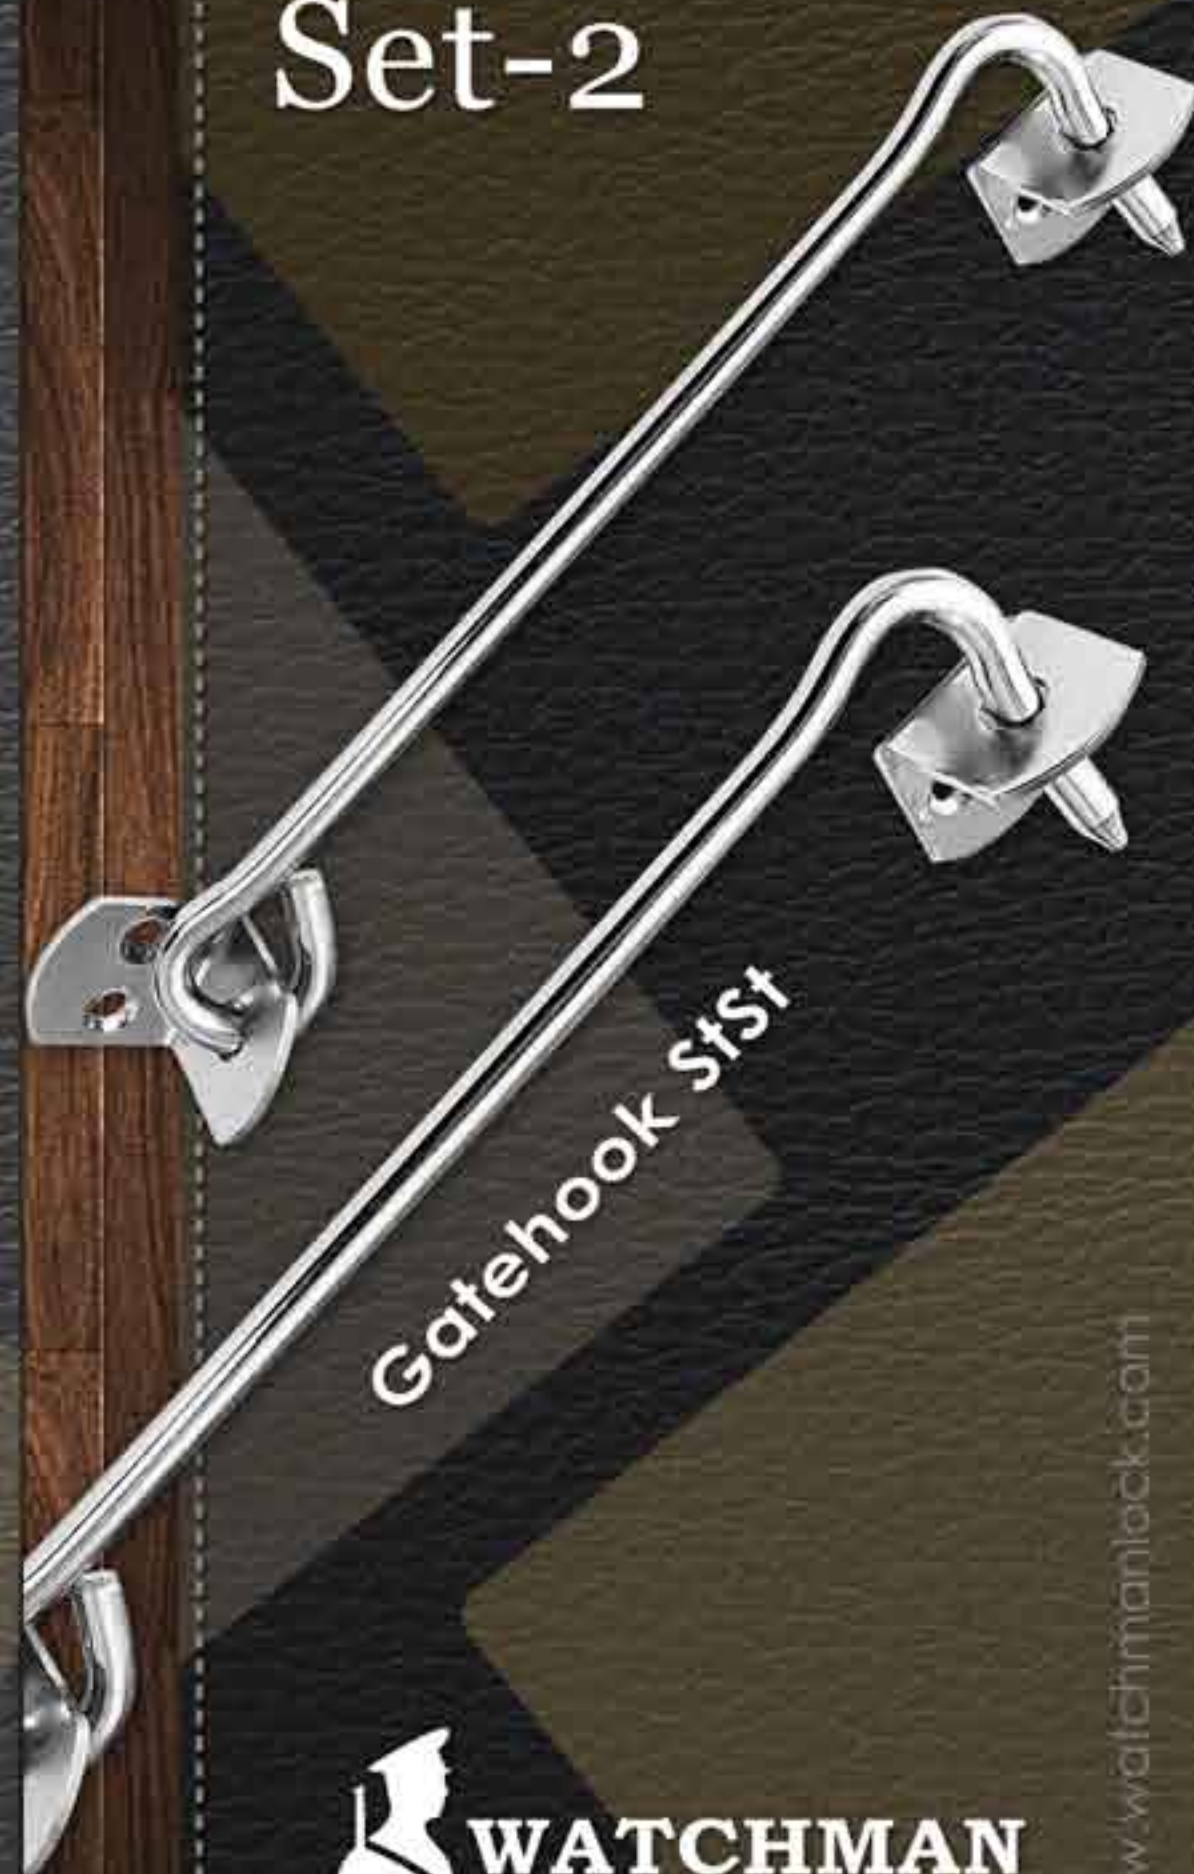

L Type Sofa Leg

BDH

6L BDH

St. Steel Collections Set-2

Gatehook StSt

Door Stopper
Sq. Stst

Magnet Door Holder

Magnet Door Holder