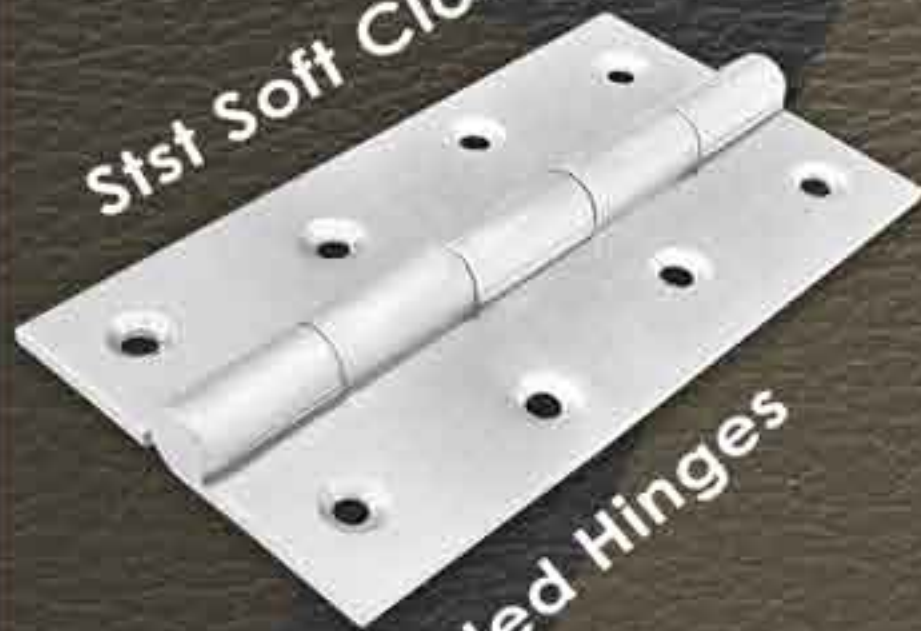

St. Steel Collections Set-1

SS Bearing
Hinges

Stst Aldrop

Tower Bolt

Stst Soft Closing

Sealed Hinges

peg

I Type Sofa Leg